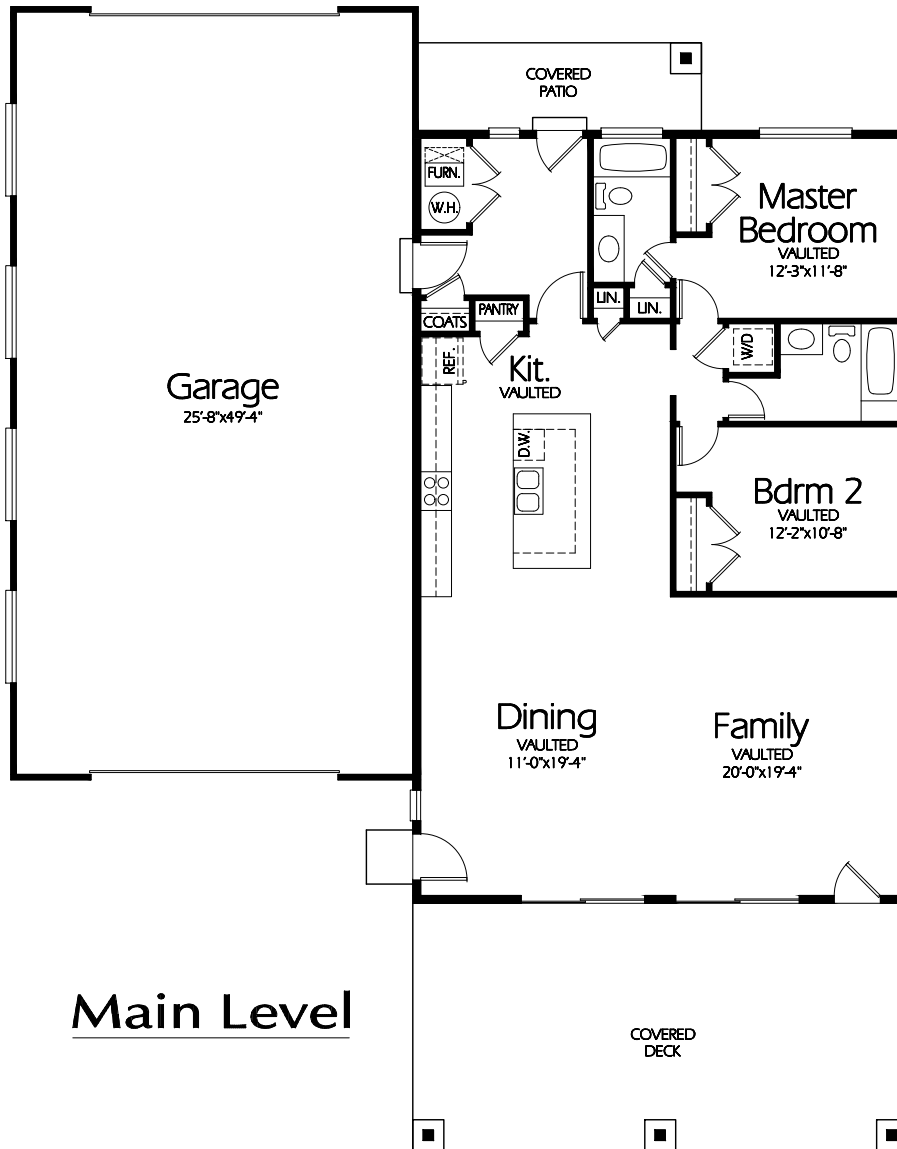

Front Elevation

Main Level

Plan C-1600a

Overall Dimensions 58'-0" x 74'-0"
 1600 Finished Sq. Feet
 Room Sizes Shown Are Approximate

**Hearthstone
 Home Design**
 94 North 100 West - Bountiful, Utah 84010
 Phone: (801) 298-2505
www.hearthstonedesign.com
info@hearthstonedesign.com

C-1600a