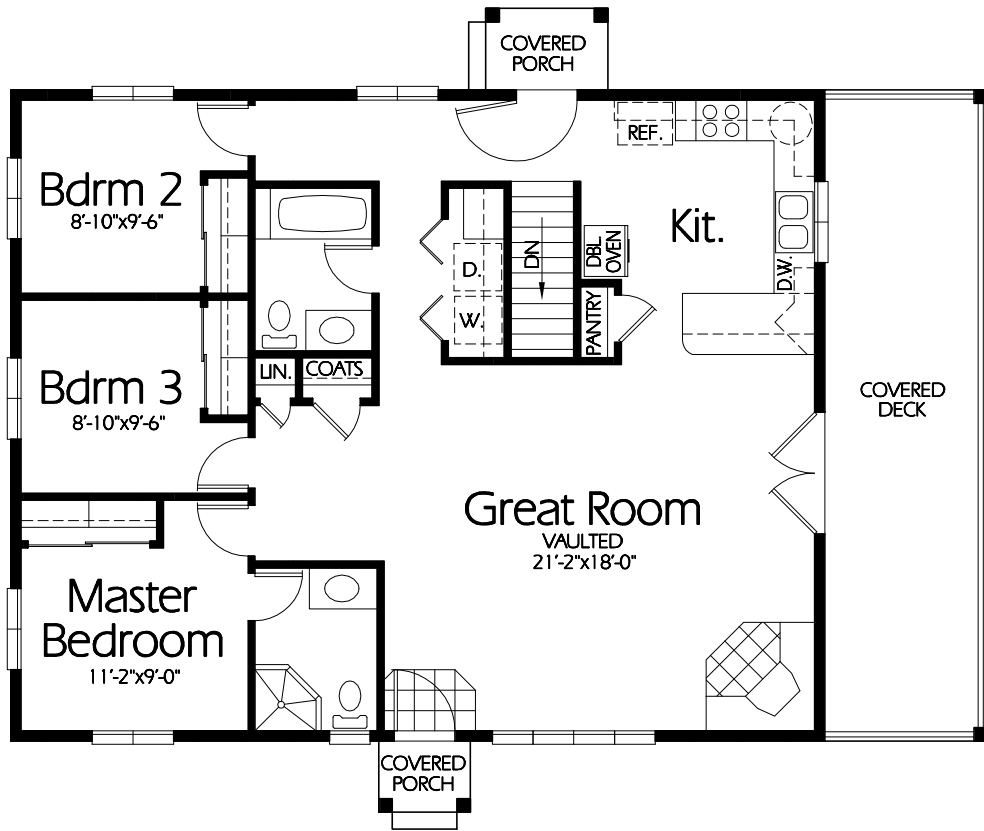

**Front Elevation**

C-1280a

**Main Level**

1280 Sq. Feet

**Plan C-1280a**

Overall Dimensions 48'-0" x 32'-0"  
 1280 Finished Sq. Feet  
 Room Sizes Shown Are Approximate

*Hearthstone*  
 Home Design  
 94 North 100 West - Bountiful, Utah 84010  
 Phone: (801) 298-2505 - Fax: (801) 298-3077  
 www.hearthstonedesign.com