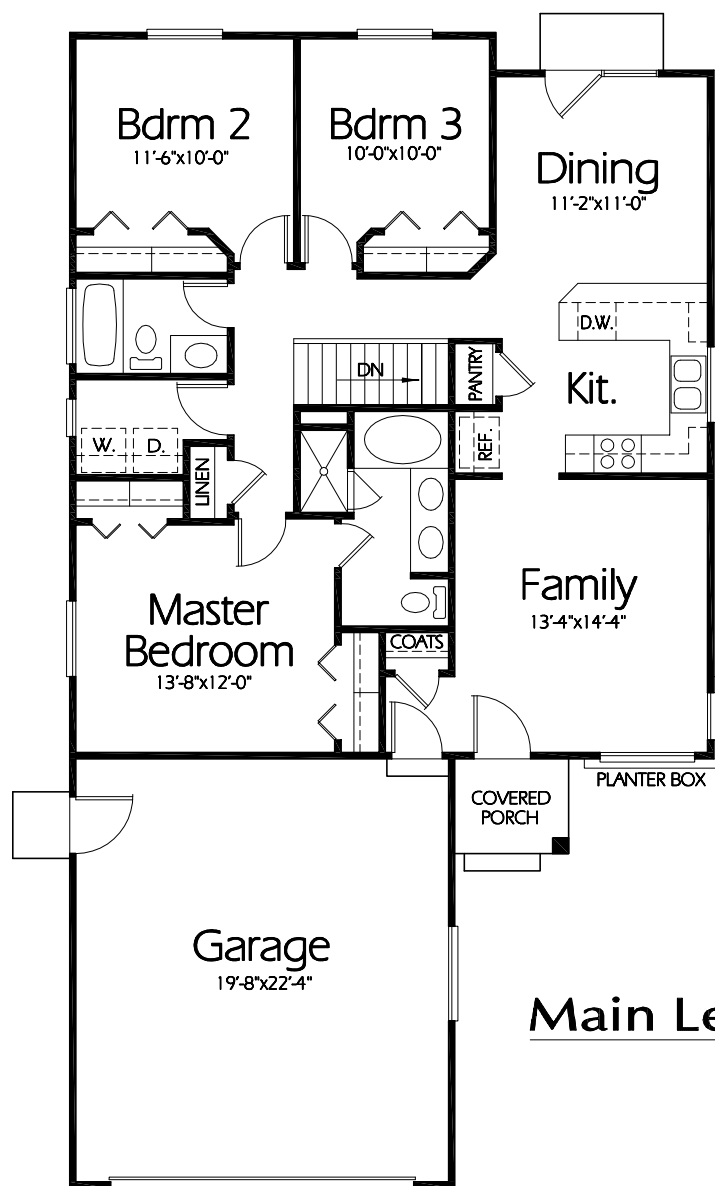

Front Elevation

Main Level

Plan R-1280a

Overall Dimensions 34'-0" x 61'-0"
1280 Finished Sq. Feet
Room Sizes Shown Are Approximate

*Hearthstone
Home Design*

94 North 100 West - Bountiful, Utah 84010
Phone: (801) 298-2505 - Fax: (801) 298-3077
www.hearthstonehomedesign.com