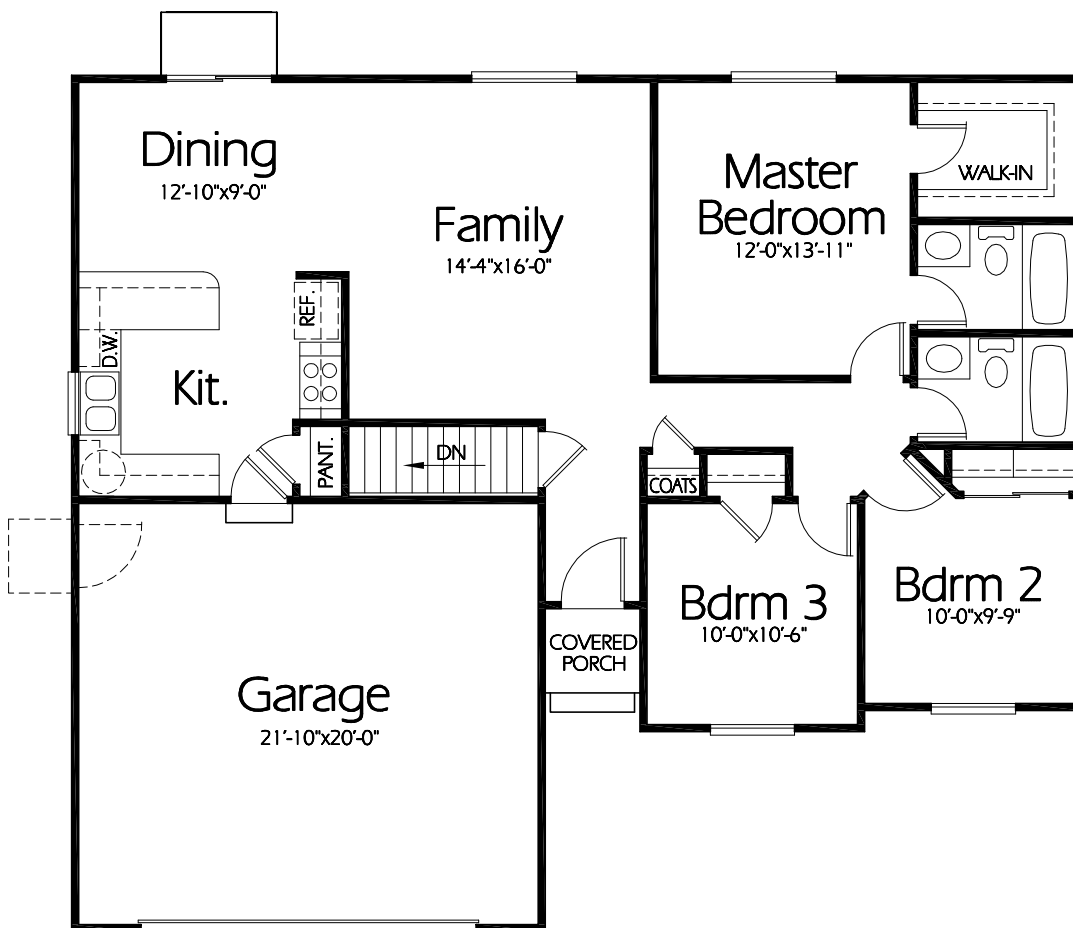

Front Elevation

Main Level

Plan R-1217a

Overall Dimensions 48'-0" x 40'-8"
1217 Finished Sq. Feet
Room Sizes Shown Are Approximate

*Hearthstone
Home Design*

94 North 100 West - Bountiful, Utah 84010
Phone: (801) 298-2505 - Fax: (801) 298-3077
www.hearthstonehomedesign.com