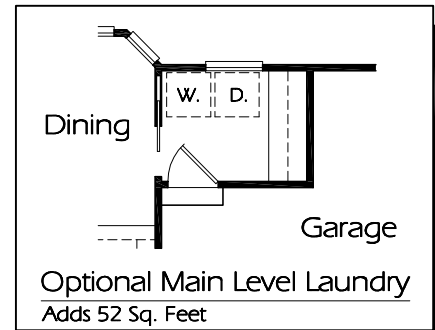

Main Level

Plan R-1199a

Overall Dimensions 61'-0" x 32'-0"
1199 Finished Sq. Feet
Room Sizes Shown Are Approximate

Hearthstone
Home Design

94 North 100 West - Bountiful, Utah 84010
Phone: (801) 298-2505 - Fax: (801) 298-3077
www.hearthstonedesign.com